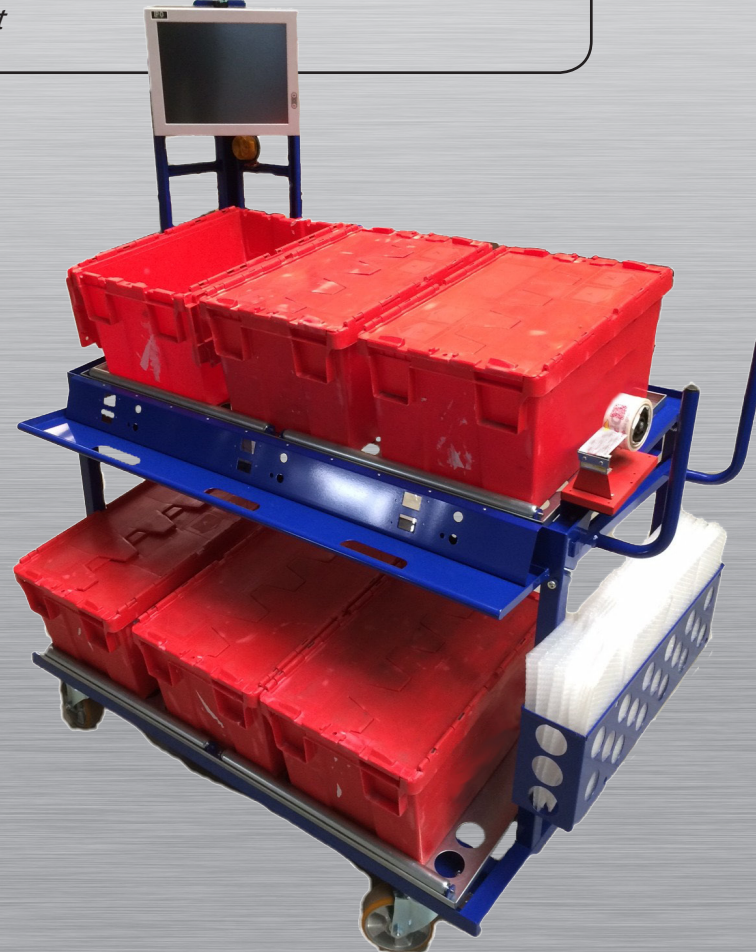

Designer Manufacturer Fixed and Mobile Workstations

LOGISTIC

SPECIFIC or CUSTOM-MADE PRODUCT

Fixed or mobile housing, and Protective cabinet for food environments
Design to receive computer equipment

REALISATIONS

Designer Manufacturer Fixed and Mobile Workstations

Other examples of on-demand manufacturing ...