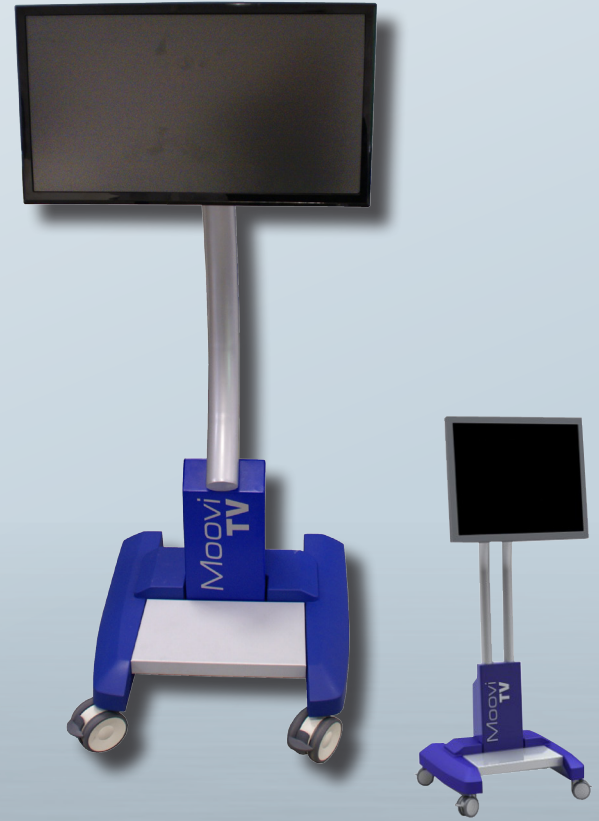

Designer Manufacturer

MOOVI TV

Autonomous TV cart designed to receive a television screen (up to 32")

Characteristics :

- Cart composed of three elements : television screen, stem, base (with or without battery) ;

Upper section :

- Inclination of the screen up and down without effort or tool ;
- Screen rotation ;
- Stem : permits the fixing of the screen de l'écran (VESA monitor support 75/100) and the cables passage ;

Lower section :

- Base fitted with four rotating wheels, two of which are fitted with locking devices ;
- Protected by PU foam trim to prevent impact damage ;
- Optionally, integration of energy Lithium box (at the back of the base) in version 20 Ah or 40 Ah and 250 W or 500 W, which provides an autonomy of 8 to 12 hours for televisions powered 12/19/24V

- Advantages :
- Autonomy of 8 to 12h guaranteed
 - WIFI
 - Adapted to all environments

Doble stem version available for large screens

MOOVI TV DIMENSIONS in mm :
Overall external W 610 x D 640 x H 1 480